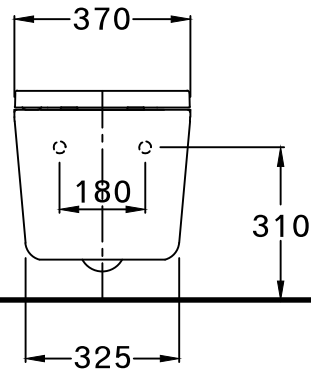

CATALOG DRAWING

MODEL SC-19667(F) PATCHWORK Wall Hung Toilet

ISSUE 09-05-2558

FINISHED WALL

FINISHED FLOOR