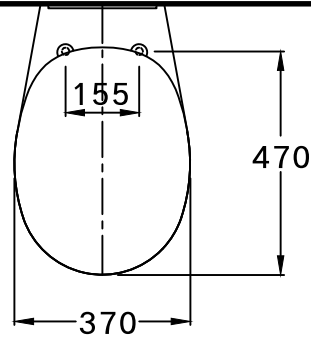

CATALOG DRAWING

MODEL SC-19667(F) PATCHWORK Wall Hung Toilet

ISSUE 09-05-2558

FINISHED WALL

FINISHED FLOOR